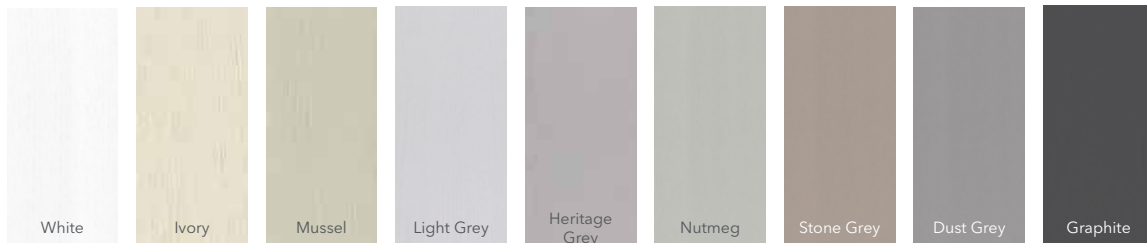

Wimbourne

GRAINED PAINTED EFFECT

A stunning five piece design with a fabulous grey based palette and Ash effect finish.