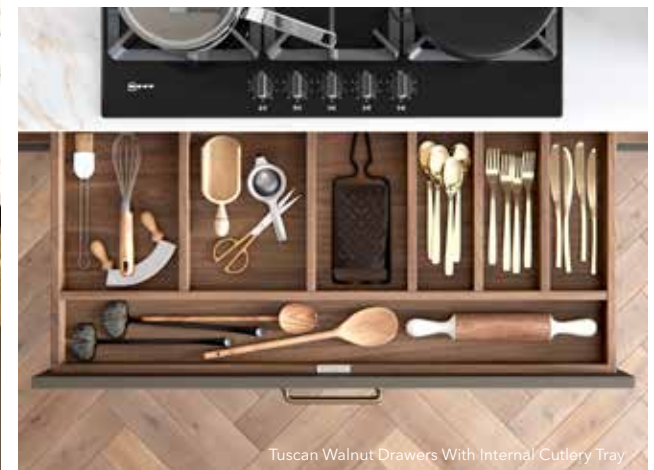

Combination Utensil Drawer shown in Tuscan Walnut
- available in 800/900/1000mm wide

Portland Oak Drawers With Internal Cutlery Tray

Tuscan Walnut Drawers With Internal Cutlery Tray