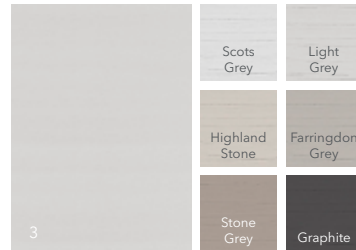

Modern

Compare and contrast your favourite door and colour options.

Sutton

Nevada

Madoc

Hampton

Larna

Italia

Lumina

Roma

Deco