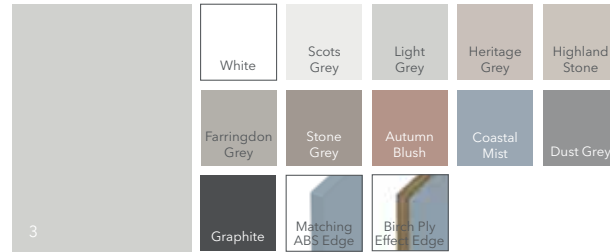

Cabinet Colour Options

Colour & Worktop Options

Sutton Autumn Blush Sideboard with Media Shelf

Sutton Autumn Blush Sideboard

Sutton Highland Stone Sideboard

Sutton Highland Stone Sideboard

Larna Graphite Sideboard

Sutton Sideboard with Media Shelf

Madoc Mayfield Oak Coffee Table

Sutton Graphite Media Unit

The Range Finder

Modern

Compare and contrast your favourite door and colour options.

Sutton

Nevada

Compare and contrast your favourite door and colour options.

Shelford

Hardwick

Wimbourne

Marlborough

Sherborne

Ashbourne

Carnegie