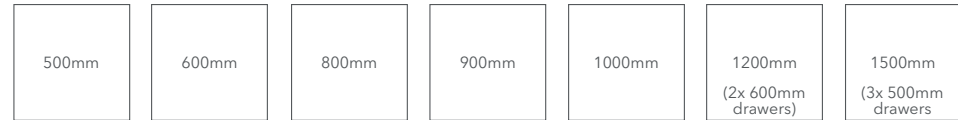

Free Standing Options

Coffee Table

Sideboard

Sideboard with Media Shelf

Drawers

Anthracite Linen

Legrabox R-Design

Width Options