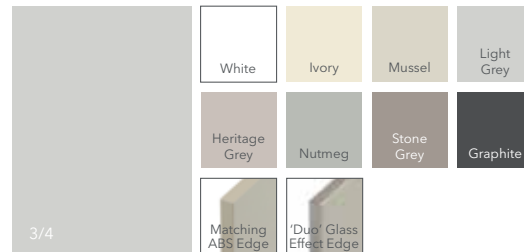

Modern

Compare and contrast your favourite door and colour options.

Sutton

Nevada

Madoc

Hampton

Larna

Italia

Lumina

Roma

Deco