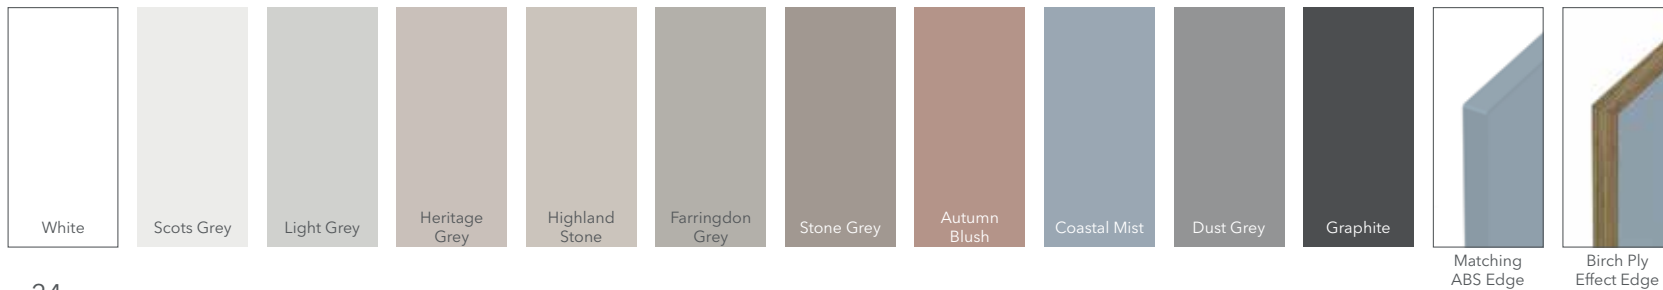

Hampton Highland Stone with Portland Oak open cabinetry

Hampton Highland Stone with Portland Oak open cabinetry

Hampton Vintage Rose with Scots Grey

Sutton

SILK

A modern, slab style design at its very best - finished in our brilliantly smooth silk finish.