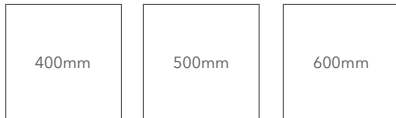

Width Options